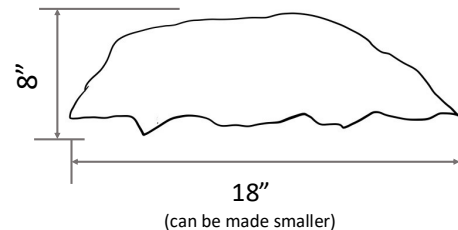

Cloud Globe

When ordering more than one globe to hang in a grouping and various sizes are desired, please call us to work with our design team to determine exact globe and stem sizes. Contact us for custom design. Custom glazing available upon request. Each piece is handmade and there may be slight variations from dimensions shown.

August 1, 2021, Rev 1