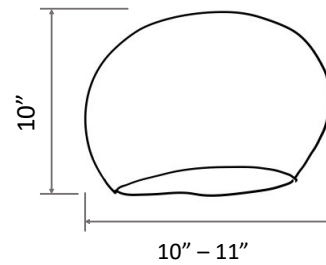

Medium Globe