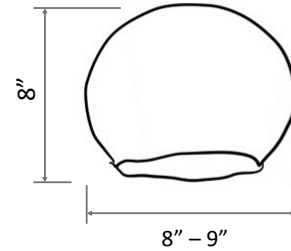

Small Globe