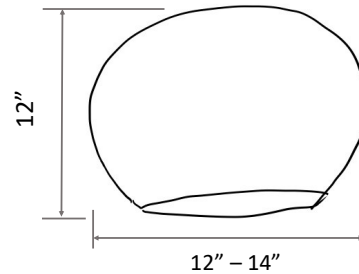

Large Globe