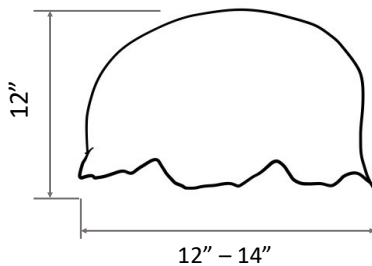

Large Rough Edge